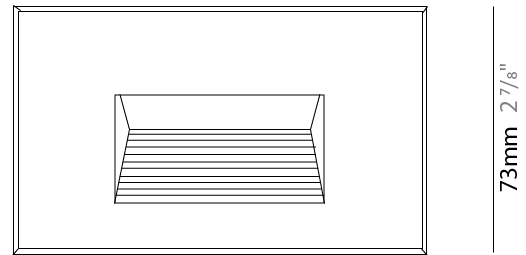

base number   Color   Finish
Temperature   Options

1. To build a product code in our configurator select the specify button on the base model # product page
2. To build a manual product code on this datasheet choose from the options listed below in blue font and add the suffix to the base model #

GENERAL

Series: New Green
Subseries: New Green XS
Brand: Side
Division: Exterior
Mounting Type: Recessed
Mounting Location: Wall
Subcategory: Step Light

PHYSICAL

Shape: Rectangle
Length (mm): 116
Length (in): 4 ⁹/₁₆
Width (mm): 73
Width (in): 2 ⁷/₈
Depth (mm): 65
Depth (in): 2 ⁵/₁₆
Light Distribution: Asymmetric
Weight (kg): 0.4
Weight (lbs): 0.88
Diffuser: Clear tempered glass
Gasket: Silicon rubber
Fixture Finish: WHI / BLK / GRY
Fixture Material: Aluminum Die Cast

ELECTRICAL

Lamp Type: LED (Zhaga Standard)
Input Wattage (W): 2
Total Output Wattage (W): 1.05
Dimming: Non-Dimmable
Driver Included: No
Driver Location: Remote
Driver Type: Constant Current - Universal
Driver Class: Class 2
Input Voltage (V): 120 - 277
Constant Current (MA): 350
Upon Request: 0-10Vdc dimming / Phase dimming 120Vac

LED

Color Temperature (°K): 3000 / 4000
Max. Delivered Lumen (lm): 103.7 / 116.6
Nominal Lumen (lm): 240 / 270
CRI: >90 CRI
Lamp Life (hrs): 50000

OPTICAL

Optic°: Asymmetrical

RATINGS AND CERTIFICATIONS

Certified By: Certified for North American Standards
IP rating: IP65
IK Rating: IK07

PROJECT
TYPE
SPECIFIER
QUANTITY
DATE