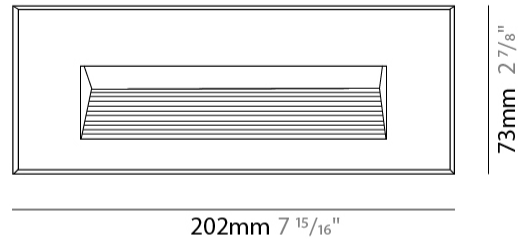

GENERAL

Series: New Green
Subseries: New Green M
Brand: Side
Division: Exterior
Mounting Type: Recessed
Mounting Location: Wall
Subcategory: Step Light

PHYSICAL

Shape: Rectangle
Length (mm): 202
Length (in): 7 ¹⁵/₁₆
Width (mm): 73
Width (in): 2 ⁷/₈
Height (mm): 65
Height (in): 2 ⁹/₁₆
Min. Recessing Depth (mm): 70
Min. Recessing Depth (in): 2 ³/₄
Light Distribution: Asymmetric
Weight (kg): 0.8
Weight (lbs): 1.76
Diffuser: Clear tempered glass
Gasket: Silicone rubber
Fixture Finish: WHI / BLK / GRY
Fixture Material: Aluminum Die Cast

ELECTRICAL

Lamp Type: LED (Zhaga Standard)
Input Wattage (W): 3.65
Total Output Wattage (W): 2.97
Dimming: Non-Dimmable
Driver Included: No
Driver Location: Remote
Driver Type: Constant Current - 120Vac
Driver Class: Class 2
Input Voltage (V): 120 - 277
Constant Current (mA): 350
Upon Request: 0-10Vdc dimming / Phase dimming 120Vac / Non-dimming 120/277Vac

LED

Color Temperature (°K): 3000 / 4000
Max. Delivered Lumen (lm): 195.7 / 204.4
Nominal Lumen (lm): 450 / 470
CRI: >90 CRI
Lamp Life (hrs): 50000

OPTICAL

Optic°: Asymmetrical

RATINGS AND CERTIFICATIONS

Certified By: Certified for North American Standards
IP rating: IP65
IK Rating: IK07

PROJECT	
TYPE	
SPECIFIER	
QUANTITY	
DATE